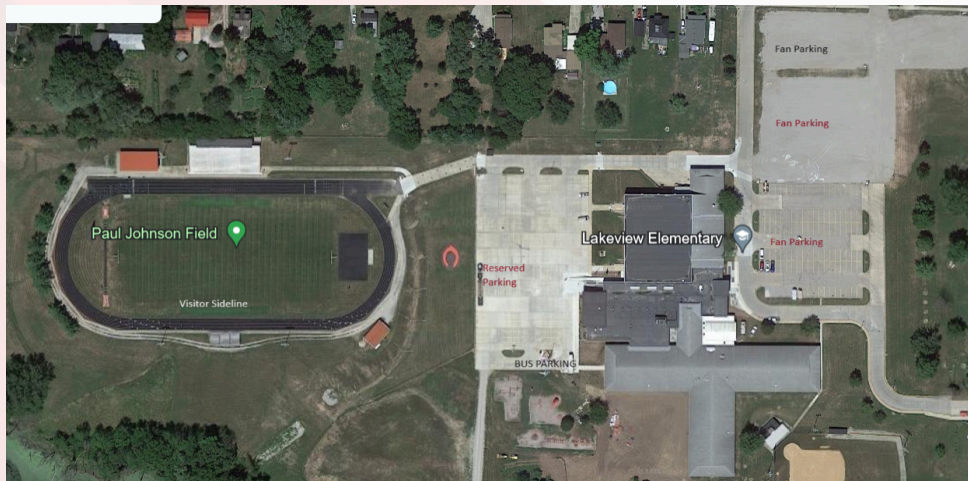

Time Schedule

Field Events:	4:00 p.m. (Boys)
Running Events:	4:00 p.m. (Girls)

Due to elementary dismissal teams cannot drop-off between 3pm-3:30pm. Please arrive prior to 3pm or after 3:30pm. Teams can unload by the ticketbooth, school vehicles may park on the gravel road south of the stadium or in the front row nearest to the football stadium. Buses will need to park on the eastside of Lakeview.

Coaches:

Please have a coach check-in at the Head Table located on the west end of the football field.

Entries: We will be using www.Athletic.net for our meet entry system. Please have your line-up entered by the end of the day on Friday, April 3rd.