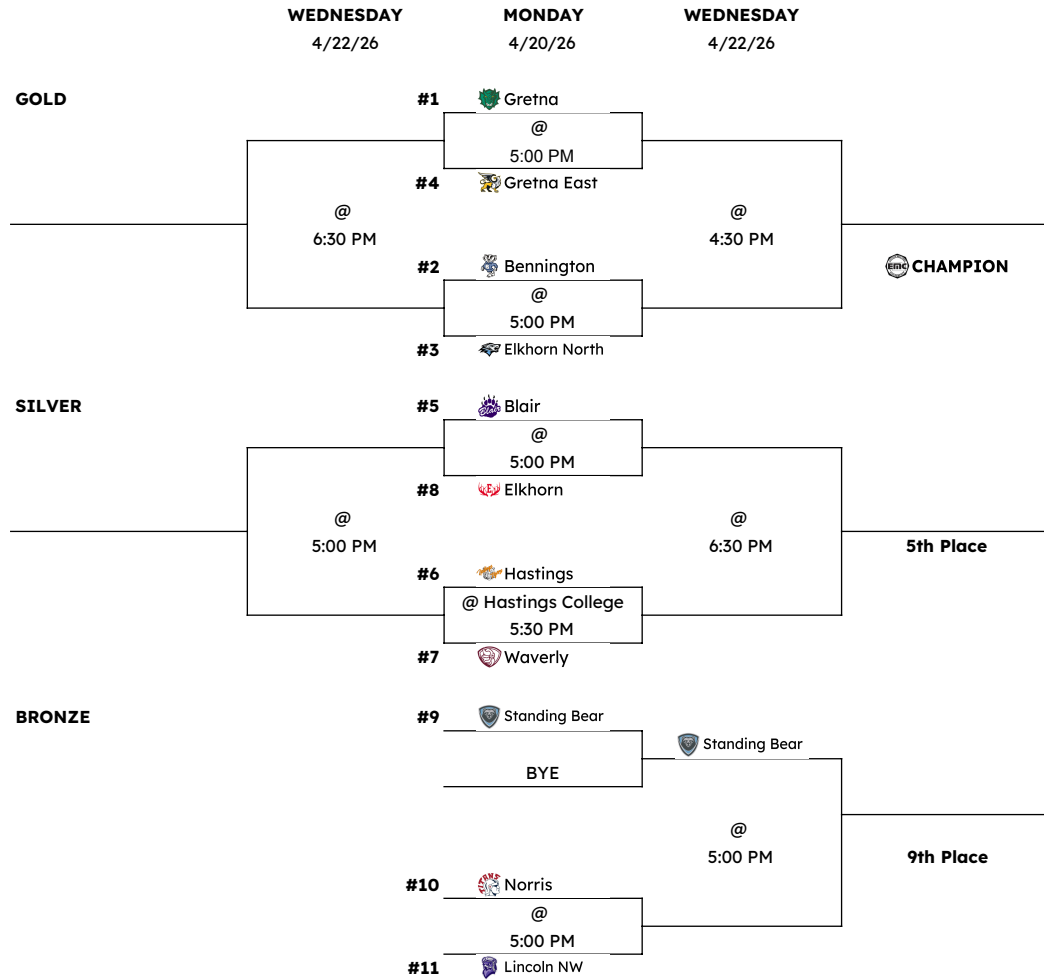

2026 EASTERN MIDLANDS CONFERENCE SOCCER CHAMPIONSHIP

Seeding	
Seed	Team
#1	Gretna
#2	Bennington
#3	Elkhorn North
#4	Gretna East
#5	Blair
#6	Hastings
#7	Waverly
#8	Elkhorn
#9	Standing Bear
#10	Norris
#11	Lincoln NW