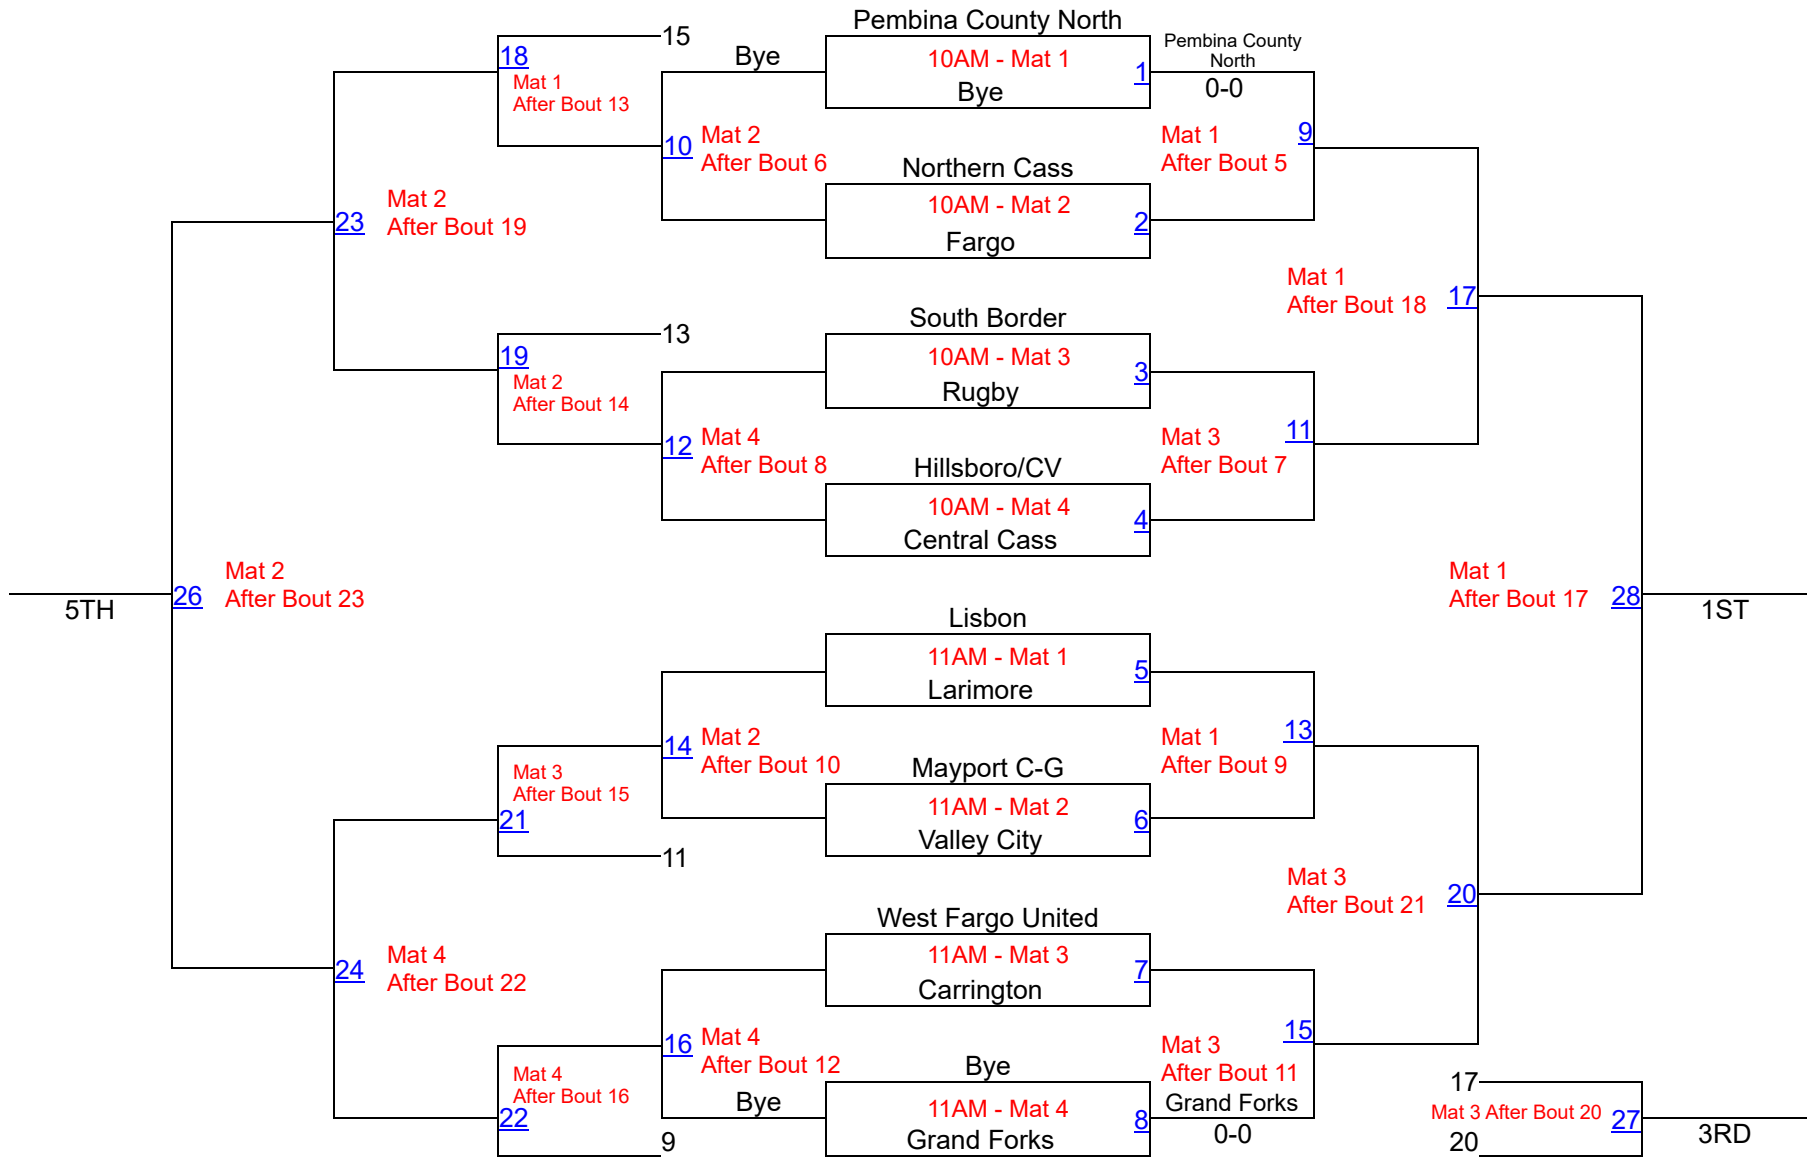

# 2026 ND Girls East Region Duals

Round 1: 1-4 | Round 2: 5-8 | Round 3: 9-12 | Round 4: 13-16 | Round 5: 18,19,21,22 | Round 6: 17,20,23,24 | Round 7: 26,27,28

We will wrestle a True 4th Place match if 4th and 5th Place haven't wrestled yet today.